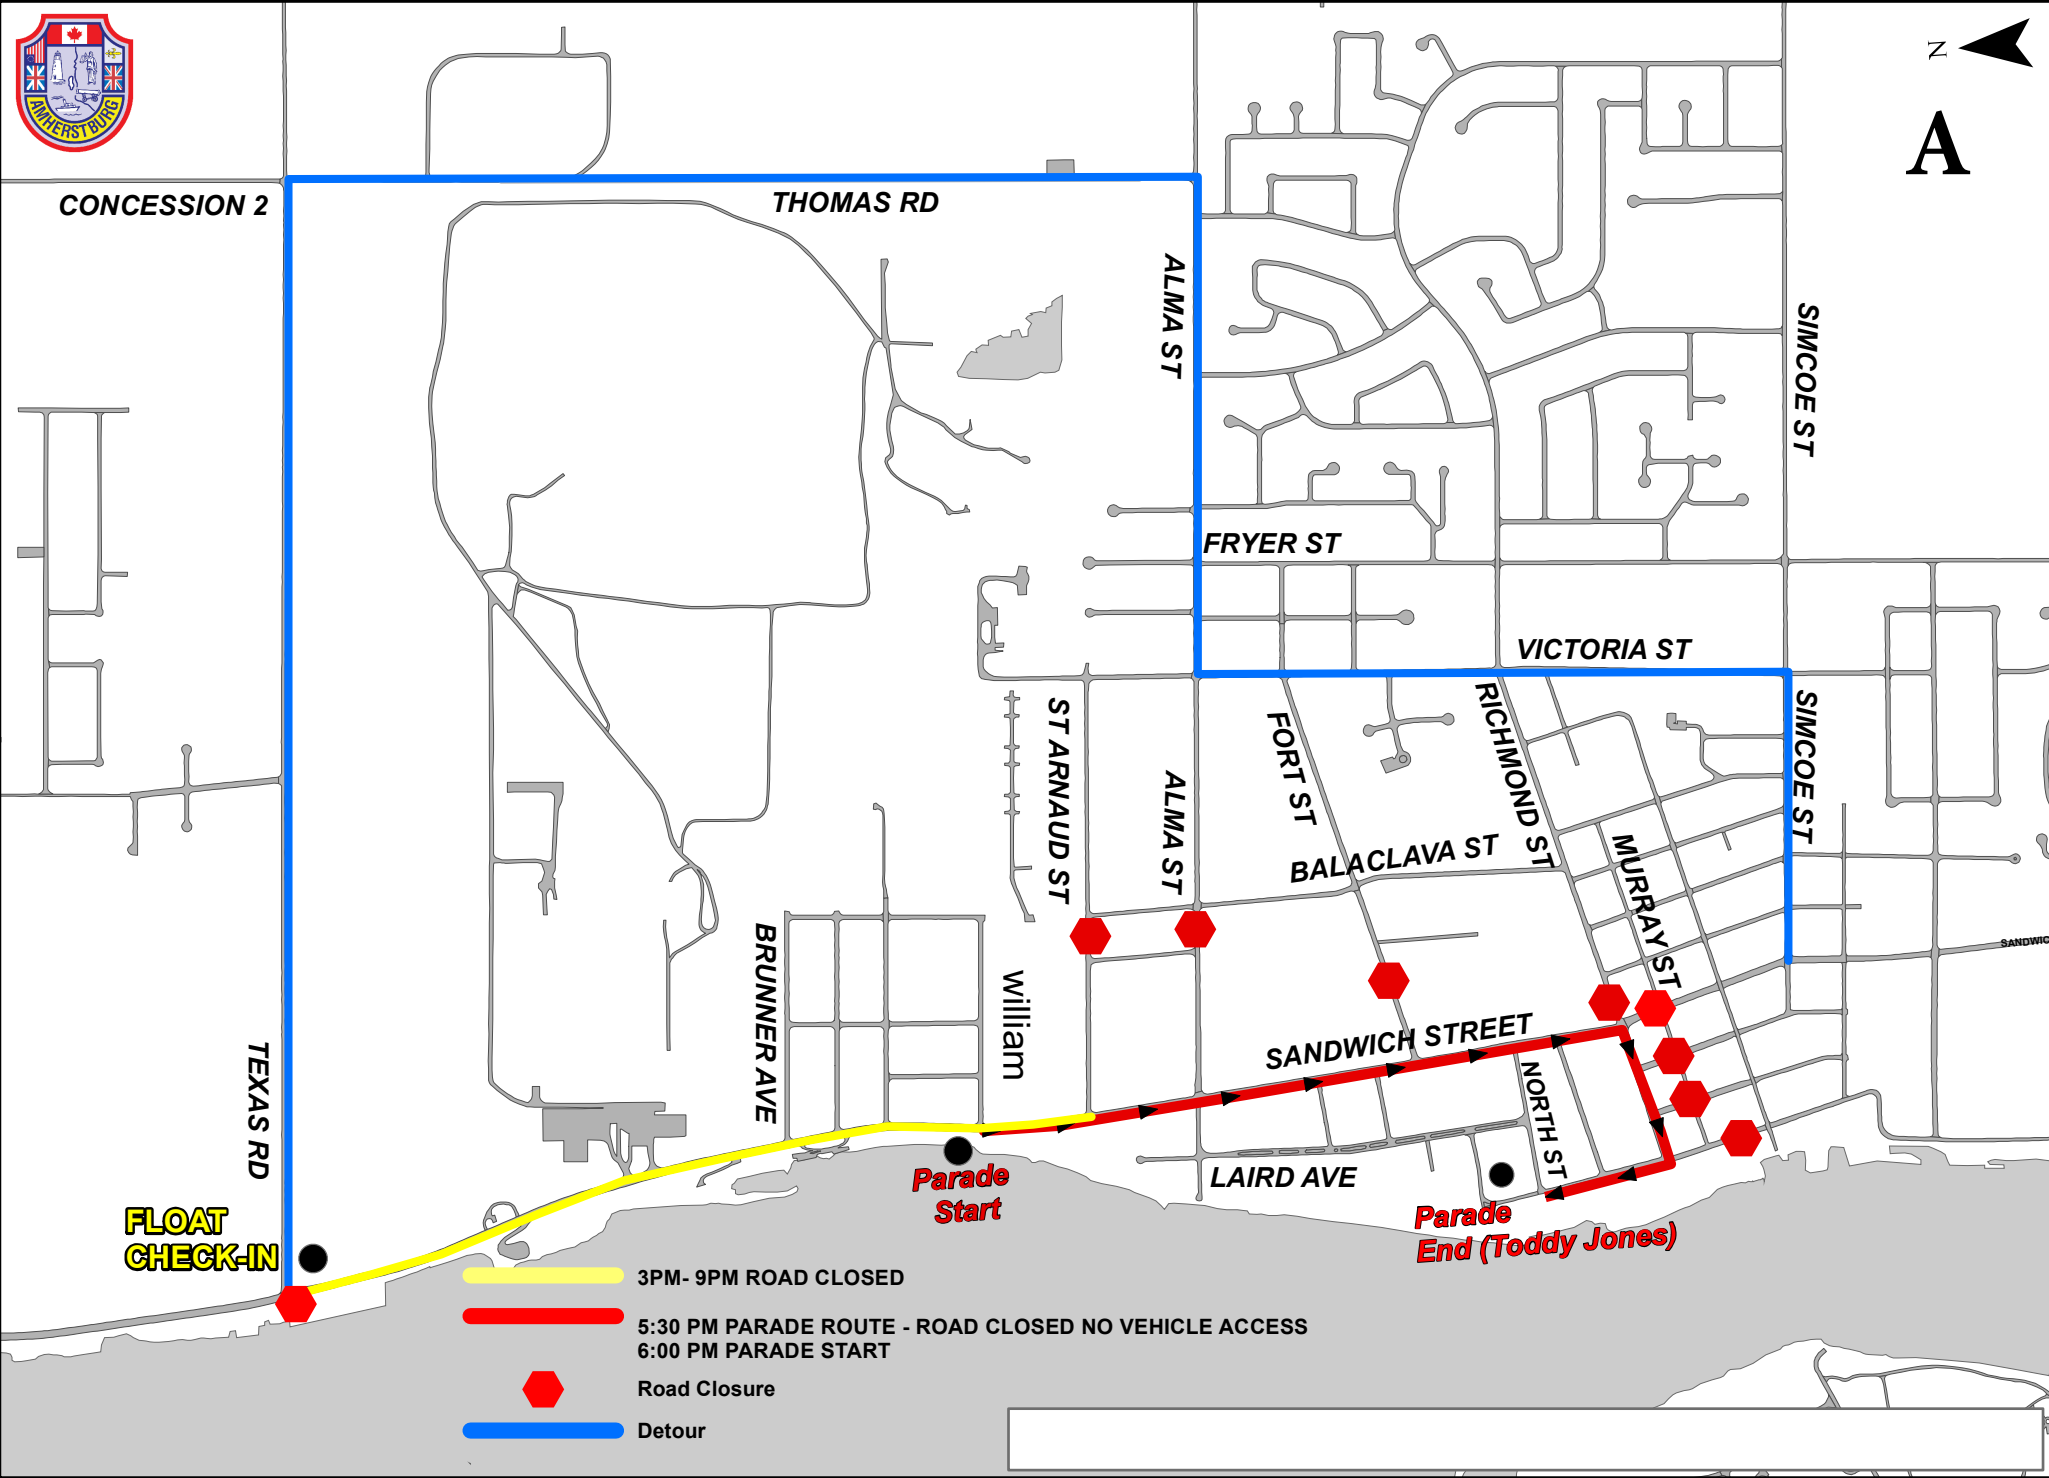

SANTA CLAUS PARADE ROUTE - NOTICE OF 2021 ROAD CLOSURES - SATURDAY, NOVEMBER 27 3-9PM

CONCESSION 2

THOMAS RD

ALMA ST

SIMCOE ST

FRYER ST

VICTORIA ST

SIMCOE ST

ST ARNAUD ST

ALMA ST

FORT ST

RICHMOND ST

BALACLAVA ST

MURRAY ST

BRUNNER AVE

William

SANDWICH STREET

LAIRD AVE

NORTH ST

TEXAS RD

FLOAT CHECK-IN

Parade Start

Parade End (Toddy Jones)

-  3PM- 9PM ROAD CLOSED
-  5:30 PM PARADE ROUTE - ROAD CLOSED NO VEHICLE ACCESS
6:00 PM PARADE START
-  Road Closure
-  Detour